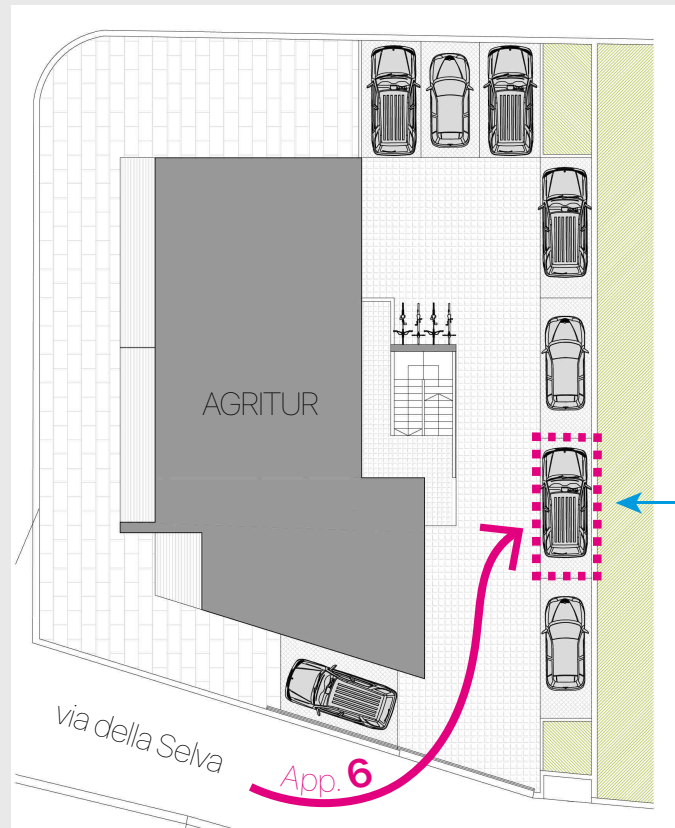

PARKING

LA TENUTA
AGRITUR apartments

YOUR PARKING SPOT:

You are welcome to use any of the 6 parking spots situated along the outer road of Via della Selva for your additional vehicles or any visiting guests.

WARNING:

- Please always park neatly and avoid taking up spaces reserved for other guests.
- When exit our parking area, remember to give way to vehicles on Via della Selva.
- Parking outside of the designated areas along Via della Selva is prohibited.