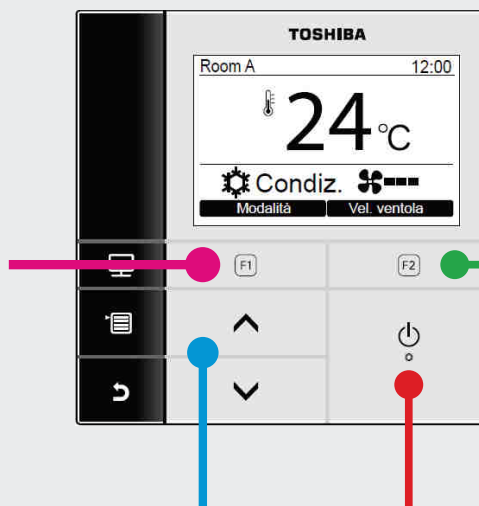

With each button press, the operating mode changes following this pattern:

Press to adjust the desired temperature:

- increase
- decrease

Press to start or stop the air conditioner

**I/O**

In case of error, press to restore normal display