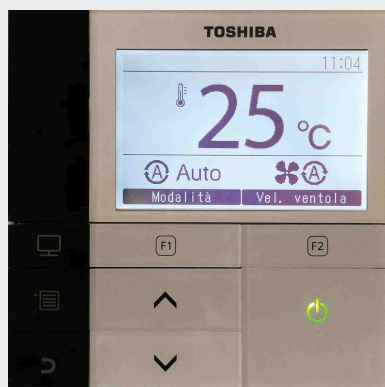

AIR CONDITIONING SYSTEM

LA TENUTA
AGRITUR apartments

Each apartment is equipped with an autonomous air conditioning system. A single panel controls both summer cooling and winter heating.

Please use the device responsibly.

With each button press, the operating mode changes following this pattern: