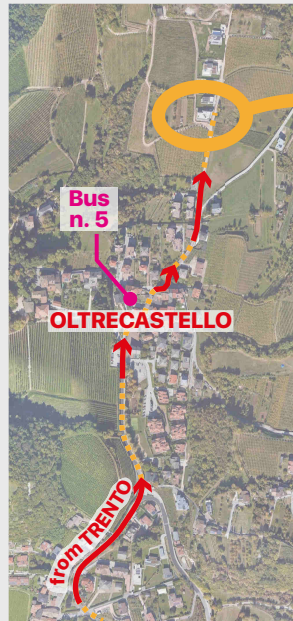

LOCATION

Agritur LA TENUTA
via della Selva 27A, 38123 - TRENTO (TN) - ITALY

Google MAPS

ACCESS METHOD

A touch-sensitive numeric keypad controls the opening of both the **outer gate** and the entrance door of each individual **apartment**.

- In case of an error in entering the code, wait a few seconds and try again.
- Pressing the button with the bell symbol rings the doorbell of the apartment.
- **To open the gate from the inside, press the white button located on the inside of the entrance column.**
- For pedestrian entry, command the gate to open, wait until enough space has been created for passage, and then press the white button again. The gate will remain open for approximately 30 seconds before closing automatically.