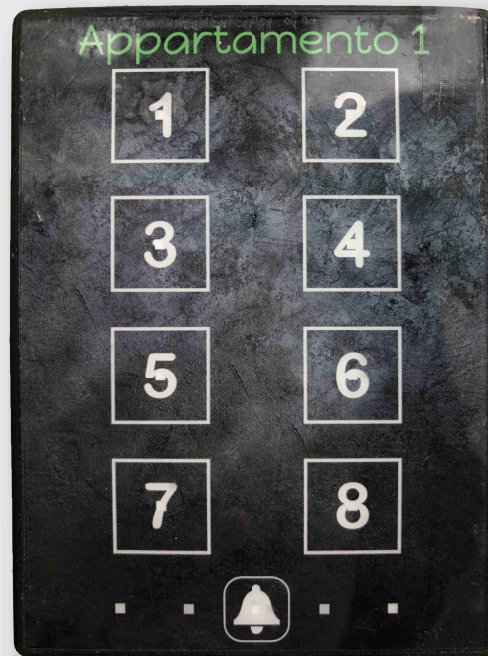

LOCATION

Agritur LA TENUTA
via della Selva 27A, 38123 - TRENTO (TN) - ITALY

Google MAPS

ACCESS METHOD

A touch-sensitive numeric keypad controls the opening of both the **outer gate** and the entrance door of each individual **apartment**.

To activate the opening, enter your personal 5-digit code and push the door to open.

The number of the respective apartment (es. **Appartamento 1**) is displayed on each keypad in green lettering.

WARNING:

- In case of an error in entering the code, wait a few seconds and try again.
- Pressing the button with the bell symbol rings the doorbell of the apartment.
- **To open the gate from the inside, press the white button located on the inside of the entrance column.**
- For pedestrian entry, command the gate to open, wait until enough space has been created for passage, and then press the white button again. The gate will remain open for approximately 30 seconds before closing automatically.